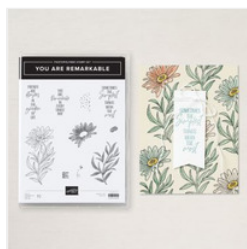

Supply List

Patti Dolan

patti@pspapercrafts.com

www.pspapercrafts.com

[You Are Remarkable Photopolymer Stamp Set \(English\) - 165445](#)

Price: \$20.00

[Charming Day Cling Stamp Set \(English\) - 166126](#)

Price: \$23.00

[Basic White 8-1/2" X 11" Thick Cardstock - 159229](#)

Price: \$17.00

[Crushed Curry 8-1/2" X 11" Cardstock - 131199](#)

Price: \$14.00

[Sunflower 3D Embossing Folder - 166145](#)

Price: \$12.00

[Mossy Meadow Classic Stampin' Pad - 147111](#)

Price: \$11.00

[Crushed Curry Classic Stampin' Pad - 147087](#)

Price: \$11.00

[Nested Essentials Dies - 161597](#)

Price: \$34.00

[Linen Thread - 104199](#)

Price: \$6.00