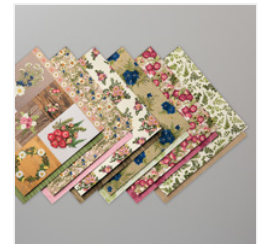

[Garden Lane  
Designer Series  
Paper - 149488](#)

Price: € 14,00

[Follow Your Art  
Designer Series  
Paper - 149489](#)

Price: € 14,00

[Woven Threads  
Designer Series  
Paper - 149497](#)

Price: € 14,00

[Dinoroar Designer  
Series Paper -  
149589](#)

Price: € 14,00

[Bird Ballad  
Designer Series  
Paper - 149592](#)

Price: € 14,00

[Pressed Petals  
Specialty Designer  
Series Paper -  
149500](#)

Price: € 18,00