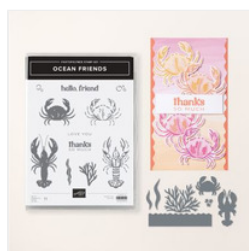

# Supply List

Place Order  
[brrenwick@charter.net](mailto:brrenwick@charter.net)

[Ocean Friends Bundle \(English\) - 164692](#)

Price: \$49.50

[Lemon Lime Twist 8-1/2" X 11" Cardstock - 144245](#)

Price: \$14.00

[Summer Splash 8-1/2" X 11" Cardstock - 163797](#)

Price: \$14.00

[Basic White 8-1/2" X 11" Cardstock - 159276](#)

Price: \$13.00

[Friends Of The Ocean 12" X 12" \(30.5 X 30.5 Cm\) Designer Series Paper - 164684](#)