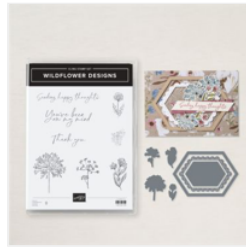

Widly Flowering DSP card

Supply List

Susie Wood

(641) 660-2537

ds52wood@gmail.com

www.susiewood.stampinup.net

[Wildly Flowering
12" X 12" \(30.5 X
30.5 Cm\) Designer
Series Paper -
163323](#)

Price: \$12.50

[Wildflower Designs
Bundle \(English\) -
163334](#)

Price: \$47.50

[Stampin' Cut &
Emboss Machine -
149653](#)

Price: \$140.00

[Bough Punch -
157711](#)

Price: \$24.00

[Misty Moonlight 8-
1/2" X 11"
Cardstock -
153081](#)