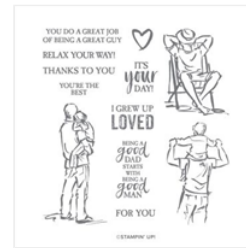

Price: \$20.00

[Love What You Do  
Photopolymer  
Stamp Set -  
148042](#)

Price: \$21.00

[Born To Shine  
Cling Stamp Set -  
149244](#)

Price: \$19.00

[A Good Man Cling  
Stamp Set \(En\) -  
149270](#)

Price: \$24.00