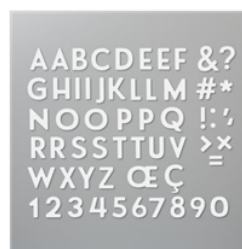

Supply List

Mikaela Titheridge

01480 896885

info@thecraftyinkpen.co.uk

www.thecraftyinkpen.co.uk

[Hand-Penned
Petals Bundle
\(English\) - 155492](#)

Price: £43.00

[Sweet As A Peach
Photopolymer
Stamp Set -
155050](#)

Price: £17.00

[Stitched So
Sweetly Dies -
151690](#)

Price: £30.00

[Playful Alphabet
Dies - 152706](#)

Price: £32.00

[Misty Moonlight A4
Cardstock -
153086](#)

Price: £8.25

[Copper Foil Sheets
- 142020](#)