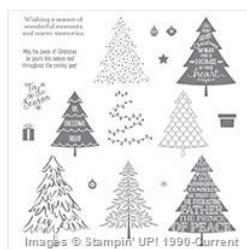

Supply List

Roberta Timmons

740-601-2396

StampwithRoberta@gmail.com

www.stampwithroberta.blogspot.com

[Thankful Forest Friends Clear-Mount Stamp Set - 139723](#)

Price: \$18.00

[Peaceful Pines Photopolymer Stamp Set - 139728](#)