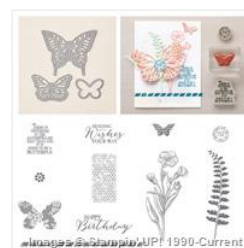

[Butterfly Basics
Wood-Mount
Bundle - 139322](#)

Price: $62.00