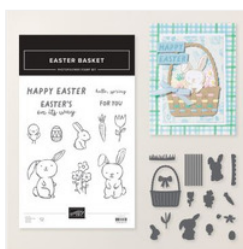

# Supply List

Glenda Calkins  
616-340-2406

[glenda@thestampcamp.com](mailto:glenda@thestampcamp.com)

<https://stamp1.ink/shop>

[Nature Walk Designer Series Paper & Sticker Sheet \(English\) - 166935](#)

Price: \$17.00

[Easter Joy 12" X 12" \(30.5 X 30.5 Cm\) Specialty Designer Series Paper - 166939](#)

Price: \$16.50

[Easter Basket Bundle \(English\) - 166947](#)

Price: \$49.50

[Stylish Shapes Dies - 159183](#)

Price: \$30.00