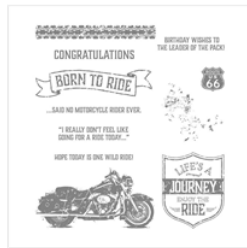

Supply List

Tina Rappe
6082899271

tinarappe@gmail.com
www.stampinstudio.com

[One Wild Ride
Clear-Mount
Stamp Set -
141724](#)

Price: \$21.00

[One Wild Ride
Wood-Mount
Stamp Set -
141721](#)

Price: \$29.00

[Big Shot - 143263](#)