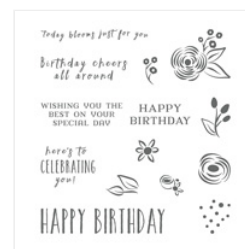

[Perennial Birthday
Wood-Mount
Stamp Set -
145757](#)

Price: $30.00