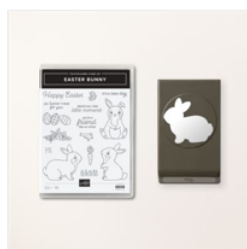

Supply List

Jennifer Cotton
972-723-9289

jennifer@jennifercotton.com
www.StampTherapist.com

[Thanks A Bunch Photopolymer Stamp Set \(English\) - 160816](#)

Price: \$0.00

[Easter Bunny Bundle \(English\) - 160606](#)

Price: \$34.00

[Easter Bunny Photopolymer Stamp Set \(English\) - 160272](#)

Price: \$19.00

[Fancy Flora 6" X 6" \(15.2 X 15.2 Cm\) Designer Series Paper - 160413](#)

Price: \$12.00

[Pool Party 3/8" \(1 Cm\) Grosgrain Ribbon - 160430](#)