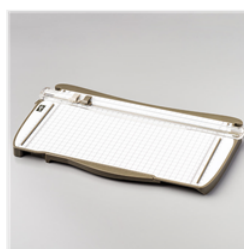

Supply List

Camille Moriarty

07858505445

Camille.moriarty@gmail.com

CamsCreativity.blogspot.com

Images © Stampin' UP! 1990-Current

[Cherry On Top
Designer Series
Paper Stack -
138443](#)

Price: £7.25

[1/2" \(1.3 Cm\)
Circle Punch -
119869](#)

Price: £5.50

[Fast Fuse
Adhesive - 129026](#)

Price: £9.00

[Stampin' Trimmer
\(Metric\) - 129722](#)

Price: £28.00

Images © Stampin' UP! 1990-Current

[Whisper White 5/8"
Satin Ribbon -
134549](#)