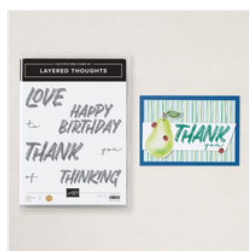

Supply List

Kim Quade

4026177955

kimgskards@gmail.com

www.kimplayswithpaper.com

[Layered Thoughts
Photopolymer
Stamp Set
\(English\) - 165346](#)

Price: \$20.00

[Boho Vibes 6" X 6"
\(15.2 X 15.2 Cm\)
Designer Series
Paper - 165144](#)

Price: \$12.50

[Secret Sea 8-1/2"
X 11" Cardstock -
165624](#)

Price: \$14.00

[Basic White 8-1/2"
X 11" Cardstock -
166780](#)

Price: \$14.00

[Secret Sea Classic
Stampin' Pad -
165285](#)

Price: \$11.00

[2025-2027 In
Color™ Flat Pearls
- 165192](#)