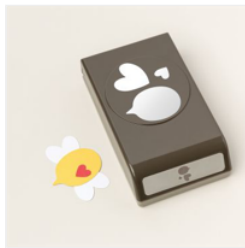

[Bee Builder Punch
- 162553](#)

Price: $26.00