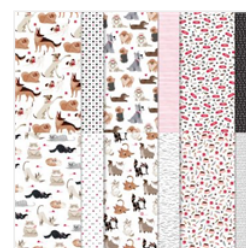

[Playful Pets
Designer Series
Paper - 152489](#)

Price: $11.50