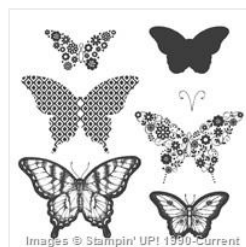

[Papillon Potpourri
Wood-Mount
Stamp Set -
132058](#)

Price: £17.00