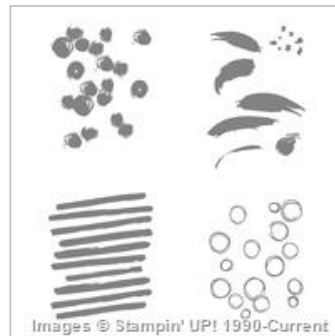

Set

141928

€ 25,00

Playful Backgrounds  
Photopolymer Stamp

Set

141920

€ 19,00

Whisper White A4  
Thick Cardstock