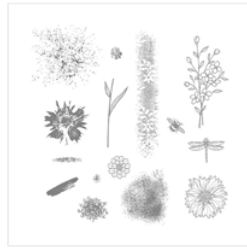

Supply List

Tina Rappe

6082899271

tinarappe@gmail.com
www.stampinstudio.com

[Touches Of
Texture Clear-
Mount Stamp Set -
143251](#)

Price: \$33.00

[Touches Of
Texture Wood-
Mount Stamp Set -
141934](#)

Price: \$45.00

[One Big Meaning
Clear-Mount
Stamp Set -
139420](#)

Price: \$19.00

[One Big Meaning
Wood-Mount
Stamp Set -
138788](#)

Price: \$27.00

[Early Espresso 8-
1/2" X 11"
Cardstock -
119686](#)

Price: \$14.00

[Whisper White 8-
1/2" X 11"
Cardstock -
100730](#)