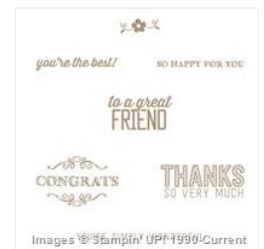

Price: \$24.95

2013-2015 In Color
Stampin' Write
Markers - 131260

Price: \$14.95

Brights Stampin'
Write Markers -
131259

Price: \$29.00

Simply Wonderful
Clear Stamp Set -
139128

Price: \$0.00

Simply Wonderful
Wood Stamp Set -
139125