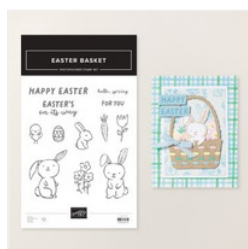

Supply List

Tina Rappe
6082899271

tinarappe@gmail.com
www.stampinstudio.com

[Easter Basket
Photopolymer
Stamp Set
\(English\) - 166940](#)

Price: \$19.00

[Stampin' Cut &
Emboss Machine -
149653](#)

Price: \$140.00

[Stylish Shapes
Dies - 159183](#)

Price: \$30.00

[Beautiful Pattern
Embossing Folder
- 167097](#)

Price: \$10.50

[Mixed Up Patterns
12" X 12" \(30.5 X
30.5 Cm\) Mix-In
Designer Series
Paper - 166992](#)

Price: \$12.50