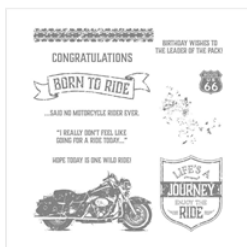

Supply List

Patty Chenail

860-933-3318

stampthis2004@yahoo.com

www.stamppttys.com

Rotted In Nature
Clear-Mount
Bundle - 148353

Price: \$72.75

One Wild Ride
Clear-Mount
Stamp Set -
141724