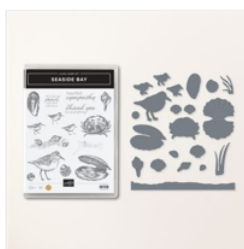

[Seaside Bay Cling Stamp Set \(English\) - 160436](#)

Price: £25.00

[Seaside Bay Dies - 160444](#)

Price: £32.00

[Seaside Bay Bundle \(English\) - 160445](#)

Price: £51.25

[Sending Support Cling Stamp Set \(English\) - 160822](#)

Price: £0.00

[Stylish Shapes Dies - 159183](#)

Price: £28.00

[Basic White A4 Thick Cardstock - 159230](#)

Price: £16.00

[Balmy Blue A4 Cardstock - 147007](#)

Price: £14.00

[Basic White A4 Cardstock - 159228](#)

Price: £13.00

[By The Bay 6" X 6" Specialty Designer Series Paper - 160434](#)

Price: £14.00

[Crumb Cake A4 Cardstock - 121685](#)

Price: £14.00

[Night Of Navy A4 Cardstock - 106577](#)

Price: £14.00

[Paper Trimmer - 152392](#)