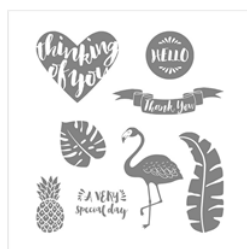

Supply List

Place Order
christinemriley@gmail.com

[Pop Of Paradise
Wood-Mount
Stamp Set -
141578](#)

Price: \$27.00

[Pop Of Paradise
Clear-Mount
Stamp Set -
141581](#)

Price: \$19.00

[Sweet & Sassy
Framelits Dies -
141707](#)