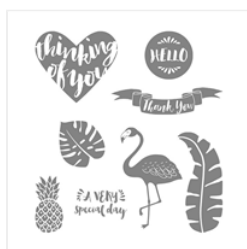

Supply List

Place Order
christinemriley@gmail.com

[Pop Of Paradise
Wood-Mount
Stamp Set -
141578](#)

Price: \$27.00

[Pop Of Paradise
Clear-Mount
Stamp Set -
141581](#)

Price: \$19.00

[Sweet & Sassy
Framelits Dies -
141707](#)