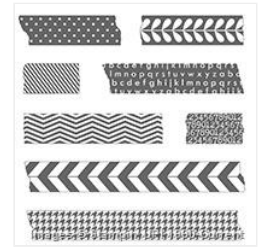

[Tape It Clear
Stamp Set -
130715](#)

Price: $18.95