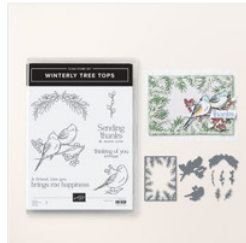

# Winterly Tree Tops stenciled bird card

## Supply List

Susie Wood  
(641) 660-2537

[ds52wood@gmail.com](mailto:ds52wood@gmail.com)

[www.susiewood.stampinup.net](http://www.susiewood.stampinup.net)

[Stampin' Cut & Emboss Machine - 149653](#)

Price: \$140.00

[Winterly Tree Tops Bundle \(English\) - 164066](#)

Price: \$55.75

[Winterly Tree Tops Cling Stamp Set \(English\) - 164184](#)

Price: \$26.00

[Winterly Tree Tops Dies - 164065](#)

Price: \$36.00

[Nests Of Winter 12" X 12" \(30.5 X 30.5 Cm\) Designer Series Paper - 164183](#)

Price: \$12.50

[Basic White 8-1/2" X 11" Thick Cardstock - 159229](#)

Price: \$17.00

[Mossy Meadow 8-1/2" X 11" Cardstock - 133676](#)

Price: \$14.00

[Basic White 8-1/2" X 11" Cardstock - 159276](#)

Price: \$13.00