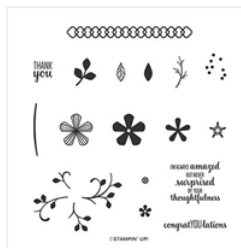

Supply List

Sarah Berry
01524 561059

sarah@stampwithsarah.co.uk
www.stampwithsarah.co.uk

[The Gang's All Meer Cling Stamp Set \(English\) - 152294](#)

[Lovely Lily Pad Photopolymer Stamp Set - 152288](#)

[Lily Impressions Designer Series Paper - 152284](#)

[Metallic Baker'S Twine & Sequins Combo Pack - 152314](#)

[Happy Birthday To You Cling Stamp Set \(English\) - 152308](#)

[Golden Honey Specialty Designer Series Paper - 152311](#)

[Sending You Thoughts Cling Stamp Set \(English\) - 152297](#)