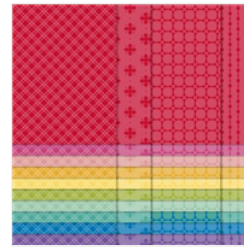

Price: \$24.00

Tuxedo Black  
Memento Ink Pad -  
132708

Price: \$6.00

Regals 6" X 6"  
(15.2 X 15.2 Cm)  
Designer Series  
Paper - 155227

**Sale: \$6.90**

Price: \$11.50

Brights 6" X 6"  
(15.2 X 15.2 Cm)  
Designer Series  
Paper - 155228