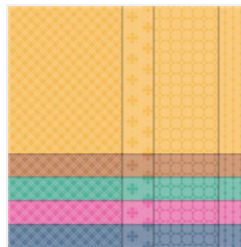

**Sale: \$6.90**

Price: \$11.50

Subtles 6" X 6"  
(15.2 X 15.2 Cm)  
Designer Series  
Paper - 155229

**Sale: \$6.90**

Price: \$11.50

Neutrals 6" X 6"  
(15.2 X 15.2 Cm)  
Designer Series  
Paper - 155226

**Sale: \$6.90**

Price: \$11.50

2021-2023 In  
Color 6" X 6" (15.2  
X 15.2 Cm)  
Designer Series  
Paper - 155641

**Sale: \$6.90**

Price: \$11.50

In Color  
2020-2022 6" X 6"  
(15.2 X 15.2 Cm)  
Designer Series  
Paper - 155230