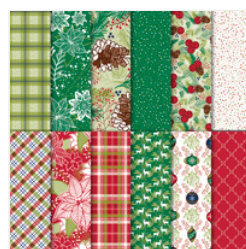

[Under The Mistletoe Designer Series Paper - 146921](#)

Price: $11.00