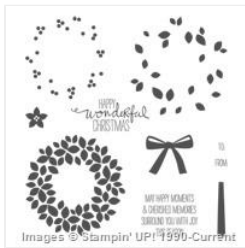

# Supply List

Place Order  
[sabradcreations@gmail.com](mailto:sabradcreations@gmail.com)

[Wondrous Wreath  
Photopolymer  
Stamp Set -  
135047](#)

Price: \$32.00

[Cherry Cobbler 8-  
1/2" X 11"  
Cardstock -  
119685](#)