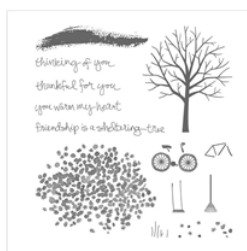

Supply List

Nancy Kee
nkee2981@yahoo.com
nancykee.stampinup.net

[Sheltering Tree Photopolymer Stamp Set - 137163](#)

Price: \$25.00

[Work Of Art Clear-Mount Stamp Set - 134114](#)

Price: \$22.00

[Work Of Art Wood-Mount Stamp Set - 134111](#)

Price: \$30.00

[Cajun Craze 8-1/2" X 11" Cardstock - 119684](#)

Price: \$14.00

[Hello Honey 8-1/2" X 11" Cardstock - 133678](#)

Price: \$7.00

[Soft Suede 8-1/2" X 11" Cardstock - 115318](#)

Price: \$9.25

[Tangelo Twist 8-1/2" X 11" Cardstock - 133677](#)