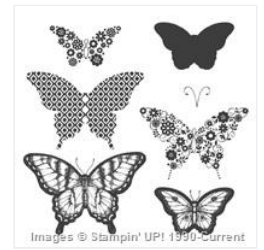

[Papillon Potpourri Clear-Mount Stamp Set - 123759](#)

Price: $26.00