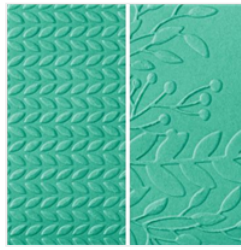

# Whale of a Time DSP Fun Fold Supply List

Nancy Thompson  
[stampinnancyink@gmail.com](mailto:stampinnancyink@gmail.com)  
[createwithnancy.com](http://createwithnancy.com)

[Whale Of A Time  
6" X 6" \(15.2 X  
15.2 Cm\) Designer  
Series Paper -  
152460](#)

Price: \$11.50

[Whale Done  
Photopolymer  
Stamp Set \(En\) -  
152470](#)

Price: \$17.00

[Greenery  
Embossing Folders  
- 152716](#)

Price: \$8.00

[Layering Circles  
Dies - 151770](#)

Price: \$35.00

[2" \(5.1 Cm\) Circle  
Punch - 133782](#)