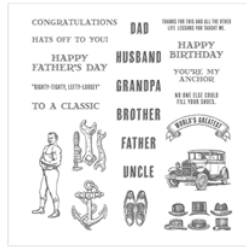

[Guy Greetings  
Photopolymer  
Stamp Set -  
137178](#)

Price: \$26.00

[Guy Greetings  
Clear-Mount  
Stamp Set -  
138828](#)

Price: \$39.00

[Guy Greetings  
Wood-Mount  
Stamp Set -  
138825](#)

Price: \$52.00