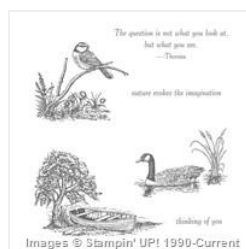

Price: \$6.50

[Old Olive Classic Stampin' Pad - 126953](#)

Price: \$6.50

[Moon Lake Clear Stamp Set - 138540](#)

Price: \$18.95

[Lovely As A Tree Clear-Mount Stamp Set - 127793](#)

Price: \$20.00

[Big Shot - 113439](#)