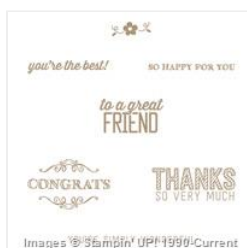

Price: \$15.95

[Indescribable Gift](#)  
Clear Stamp Set -  
138575

Price: \$19.95

[Irresistibly Yours](#)  
Specialty Designer  
Series Paper -  
138635

Price: \$0.00

[Simply Wonderful](#)  
Clear Stamp Set -  
139128