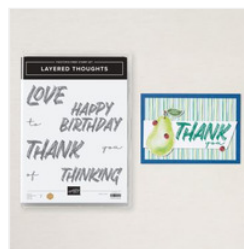

Florals in Bloom- thinking of you!

Supply List

Susie Wood

(641) 660-2537

ds52wood@gmail.com

www.susiewood.stampinup.net

[Stampin' Cut & Emboss Machine - 149653](#)

Price: \$140.00

[Nestled Essentials Dies - 161597](#)

Price: \$34.00

[Glass & Gardens Embossing Folders - 165597](#)

Price: \$9.00

[Layered Thoughts Photopolymer Stamp Set \(English\) - 165346](#)

Price: \$20.00

[Florals In Bloom 12" X 12" \(30.5 X 30.5 Cm\) Designer Series Paper - 165175](#)