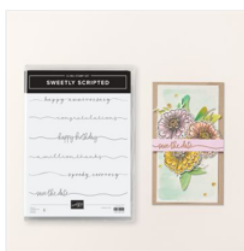

Supply List

Susan Jackson
3867170750

justpeachystamping@gmail.com

<https://justpeachystamping.com>

[Lovely & Sweet Bundle \(English\) - 162627](#)

Price: \$52.00

[Nature's Sweetness 12" X 12" \(30.5 X 30.5 Cm\) Specialty Designer Series Paper - 162616](#)

Price: \$16.50

[Sweetly Scripted Cling Stamp Set \(English\) - 163600](#)

Price: \$24.00

[Pecan Pie 8-1/2" X 11" Cardstock - 161717](#)

Price: \$14.00

[Pecan Pie Classic Stampin' Pad - 161665](#)

Price: \$11.00