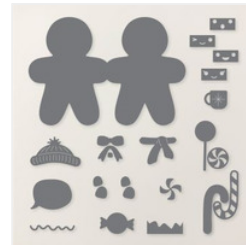

[Gingerbread Man Dies - 165784](#)

Price: $36.00