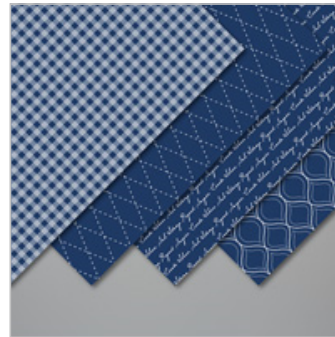

# Supply List

Kim Quade

402-484-6837

[kimskards@gmail.com](mailto:kimskards@gmail.com)

[www.kimplayswithpaper.com](http://www.kimplayswithpaper.com)

Peaceful Moments  
Cling Stamp Set  
(English)

151595  
\$21.00

Painted Poppies Cling  
Stamp Set

151599  
\$23.00

Neutrals 6" X 6" (15.2  
X 15.2 Cm) Designer  
Series Paper

149614  
\$11.50

Basic Black 8-1/2" X  
11" Cardstock

121045  
\$8.75

Whisper White 8-1/2"  
X 11" Cardstock

100730  
\$9.75

Tuxedo Black  
Memento Ink Pad

132708  
\$6.00

Granny Apple Green  
Dark Stampin' Blends  
Marker

146877  
\$4.50

Poppy Parade Dark  
Stampin' Blends  
Marker

146879  
\$4.50