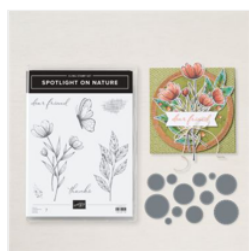

Supply List

Rose Marie Coleman
403-827-9514
rosecoleman@shaw.ca
www.stampingwithrose.com

Spotlight On
Nature Dies -
163580

Price: \$48.00

Spotlight On
Nature Bundle -
163581

Price: \$72.00

Meandering
Meadows 6" X 6"
(15.2 X 15.2 Cm)
Designer Series
Paper - 162735

Price: \$17.00

Melon Mambo 8-
1/2" X 11"
Cardstock -
115320

Price: \$15.75

Basic White 8-1/2"
X 11" Cardstock -
159276

Price: \$18.00

Tuxedo Black
Memento Ink Pad -
132708

Price: \$11.00

Silver & White 1/2"
(1.3 Cm) Sheer
Ribbon - 162149