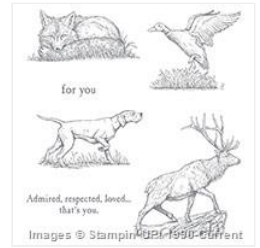

[The Wilderness Awaits Clear-Mount Stamp Set - 139365](#)

Price: $24.00