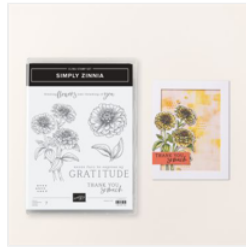

# Supply List

Linda Fisher  
336-260-2173

[angelsofjoy@gmail.com](mailto:angelsofjoy@gmail.com)

[Http://www.devotedstamper.com](http://www.devotedstamper.com)

[Inspirational Sketches Cling Stamp Set \(English\) - 162684](#)  
Price: \$25.00

[Simply Zinnia Cling Stamp Set \(English\) - 163472](#)  
Price: \$25.00

[Changing Leaves Photopolymer Stamp Set \(English\) - 164351](#)  
Price: \$20.00

[Basic Black 8-1/2" X 11" Cardstock - 121045](#)  
Price: \$14.00

[Shy Shamrock 8-1/2" X 11" Cardstock - 163795](#)  
Price: \$14.00

[Pretty In Pink 8-1/2" X 11" Cardstock - 163793](#)  
Price: \$14.00

[Highland Heather 8-1/2" X 11" Cardstock - 146986](#)  
Price: \$14.00