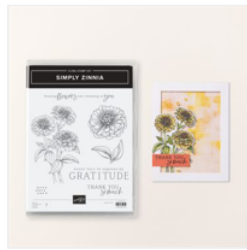

# Supply List

Linda Fisher

336-260-2173

[angelsofjoy@gmail.com](mailto:angelsofjoy@gmail.com)

[Http://www.devotedstamper.com](http://www.devotedstamper.com)

[Inspirational Sketches Cling Stamp Set \(English\) - 162684](#)

Price: \$25.00

[Simply Zinnia Cling Stamp Set \(English\) - 163472](#)

**Sale: \$12.50**

Price: ~~\$25.00~~

[Changing Leaves Photopolymer Stamp Set \(English\) - 164351](#)

Price: \$20.00

[Basic Black 8-1/2" X 11" Cardstock - 121045](#)

Price: \$11.50

[Shy Shamrock 8-1/2" X 11" Cardstock - 163795](#)

Price: \$11.50

[Pretty In Pink 8-1/2" X 11" Cardstock - 163793](#)

Price: \$11.50

[Highland Heather 8-1/2" X 11" Cardstock - 146986](#)

Price: \$11.50