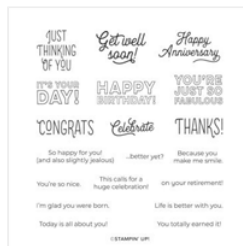

[Many Mates Cling Stamp Set (En) - 152633](#)

Price: $23.00