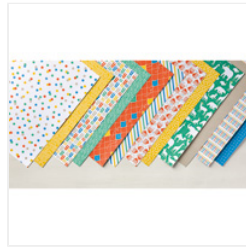

Supply List

Place Order
earlandjenilee@shaw.ca

[Balloon Adventures Photopolymer Bundle - 144708](#)
Price: \$68.25

[Party Animal Designer Series Paper - 142738](#)
Price: \$14.50

[Emerald Envy 8-1/2" X 11" Cardstock - 141415](#)
Price: \$10.00

[Whisper White 8-1/2" X 11" Cardstock - 100730](#)
Price: \$13.25

[Emerald Envy Classic Stampin' Pad - 141396](#)
Price: \$8.50

[Pacific Point Classic Stampin' Pad - 126951](#)
Price: \$8.50

[Emerald Envy Solid Baker's Twine - 141686](#)
Price: \$4.00