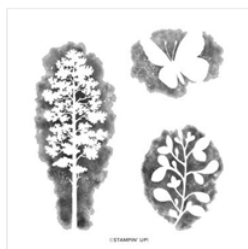

22.12.31 amazing silhouettes

Supply List

Judith Patterson

judith@judithpatterson.net

www.judithpatterson.net

[Amazing Silhouettes Cling Stamp Set - 157814](#)

Price: \$22.00

[Basic Black 8-1/2" X 11" Cardstock - 121045](#)

Price: \$14.00

[Basic White 8-1/2" X 11" Cardstock - 159276](#)

Price: \$13.00

[Highland Heather 8-1/2" X 11" Cardstock - 146986](#)

Price: \$14.00

[Melon Mambo 8-1/2" X 11" Cardstock - 115320](#)

Price: \$14.00