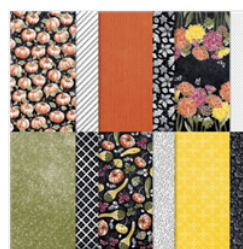

Stylish Sketches Cards

Supply List

Melinda Hart

724-292-4550

stampingwithhart@gmail.com

www.stampingwithhart.blogspot.com

[Stylish Sketches Cling Stamp Set - 159937](#)

Price: \$0.00

[Hello Harvest Cling Stamp Set \(English\) - 159634](#)

Price: \$23.00

[Cottage Wreaths Photopolymer Stamp Set \(English\) - 159652](#)

Price: \$19.00

[Rustic Harvest 12" X 12" \(30.5 X 30.5 Cm\) Designer Series Paper - 159633](#)