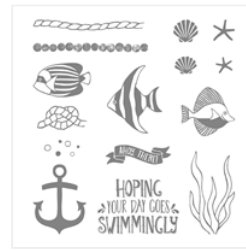

[Seaside Shore
Clear-Mount
Stamp Set -
141625](#)

Price: $21.00