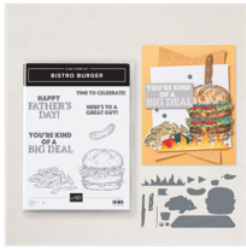

Supply List

Jennifer Cotton

972-723-9289

jennifer@jennifercotton.com

www.StampTherapist.com

[Bistro Burger Bundle \(English\) - 163650](#)

Price: \$45.75

[Filled With Fun Bundle \(English\) - 163561](#)

Price: \$50.25

[Bright & Beautiful 6" X 6" \(15.2 X 15.2 Cm\) Designer Series Paper - 161449](#)

Price: \$12.50

[Country Woods 12" X 12" \(30.5 X 30.5 Cm\) Designer Series Paper - 163393](#)

Price: \$12.50